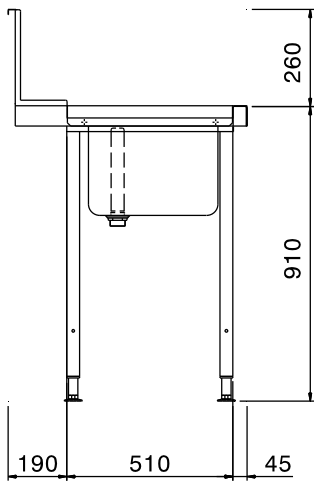

### Short Form Specification

**Item No.** \_\_\_\_\_

For hood type dishwashers. Constructed in 304 AISI stainless steel with backsplash mm250h. N. 2 square 40x40mm tubular legs on height-adjustable feet. Bowl size mm500x400x250h with overflow pipe and drain hole. Basket direction: from right to left.

### Construction

- Stainless steel feet 50 mm adjustable in height to ensure that tables drain back into the dishwasher.
- Included splashback to prevent water spatter.
- Deep anti-drip profiles completely folded with lower edge for safe and easy cleaning.
- All surfaces smooth with polished finish.
- 40x40 mm square tubular legs in AISI 304 stainless steel.
- To be secured to the dishwasher and fitted with one pair of legs at the other end.
- Constructed entirely in 304 AISI stainless steel.

### Optional Accessories

- DOUBLE HOLE DECK MOUNTED ELBOW OPERATED MIXING TEMP. FAUCET WITH PRE-RINSE UNIT PNC 855379
- DECK MOUNTED MIXING TEMPERATURE PRE-RINSE UNIT PNC 855380
- Wall mounted mixing temperature pre-rinse unit PNC 855381
- Single hole deck mounted mixing temperature pre-rinse unit PNC 855385
- Single hole deck mounted elbow operated mixing temperature faucet with pre-rinse unit PNC 855386
- Single hole deck mounted riser add-on mixing temperature faucet with pre-rinse unit PNC 855389
- Undershef for dishwasher table, 800 mm PNC 865351
- Floor fastening kit for 2 square legs PNC 865386
- Single plastic drain syphon 2" for sinks PNC 895313

APPROVAL: \_\_\_\_\_

**Front**

**Side**

**Top**

**Key Information:**

External dimensions, Width:	
865306 (BHHPTB08R)	800 mm
External dimensions, Depth:	745 mm
External dimensions, Height:	1170 mm
Net weight:	6 kg
Splashback Dimensions, Height:	300 mm
Basin dimensions:	500x400x300h