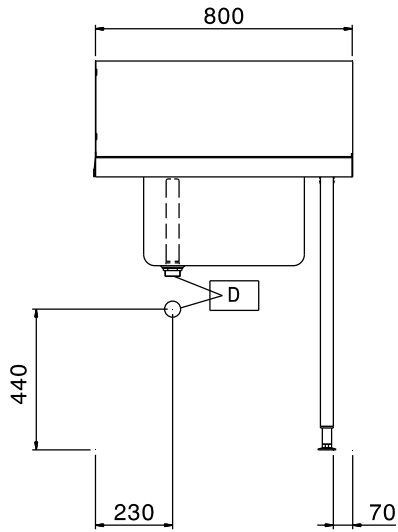

### Short Form Specification

**Item No.** \_\_\_\_\_

For hood type dishwashers. Constructed in 304 AISI stainless steel with backsplash mm250h. N. 2 square 40x40mm tubular legs on height-adjustable feet. Bowl size mm500x400x250h with overflow pipe and drain hole. Basket direction: from right to left.

### Construction

- Stainless steel feet 50 mm adjustable in height to ensure that tables drain back into the dishwasher.
- Included splashback to prevent water spatter.
- Deep anti-drip profiles completely folded with lower edge for safe and easy cleaning.
- All surfaces smooth with polished finish.
- 40x40 mm square tubular legs in AISI 304 stainless steel.
- To be secured to the dishwasher and fitted with one pair of legs at the other end.
- Constructed entirely in 304 AISI stainless steel.

### Optional Accessories

- DOUBLE HOLE DECK MOUNTED ELBOW OPERATED MIXING TEMP. FAUCET WITH PRE-RINSE UNIT PNC 855379
- DECK MOUNTED MIXING TEMPERATURE PRE-RINSE UNIT PNC 855380
- Wall mounted mixing temperature pre-rinse unit PNC 855381
- Single hole deck mounted mixing temperature pre-rinse unit PNC 855385
- Single hole deck mounted elbow operated mixing temperature faucet with pre-rinse unit PNC 855386
- Single hole deck mounted riser add-on mixing temperature faucet with pre-rinse unit PNC 855389
- Undershef for dishwasher table, 800 mm PNC 865351
- Floor fastening kit for 2 square legs PNC 865386
- Single plastic drain syphon 2" for sinks PNC 895313

APPROVAL: \_\_\_\_\_

**Front**

**Side**

**Top**

**Key Information:**

External dimensions, Width:	
865306 (BHHPTB08R)	800 mm
External dimensions, Depth:	745 mm
External dimensions, Height:	1170 mm
Net weight:	6 kg
Splashback Dimensions, Height:	300 mm
Basin dimensions:	500x400x300h