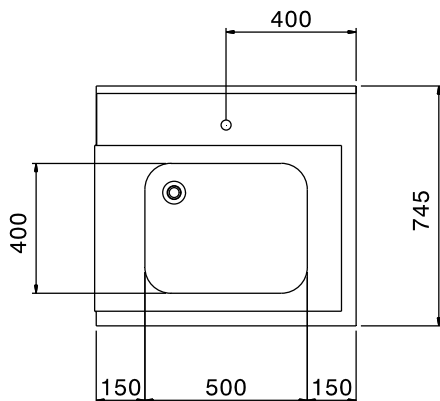

### Short Form Specification

**Item No.** \_\_\_\_\_

For hood type dishwashers. Constructed in 304 AISI stainless steel with backsplash mm250h. N. 2 square 40x40mm tubular legs on height-adjustable feet. Bowl size mm500x400x250h with overflow pipe and drain hole. Basket direction: from right to left.

### Construction

- Stainless steel feet 50 mm adjustable in height to ensure that tables drain back into the dishwasher.
- Included splashback to prevent water spatter.
- Deep anti-drip profiles completely folded with lower edge for safe and easy cleaning.
- All surfaces smooth with polished finish.
- 40x40 mm square tubular legs in AISI 304 stainless steel.
- To be secured to the dishwasher and fitted with one pair of legs at the other end.
- Constructed entirely in 304 AISI stainless steel.

### Optional Accessories

- DOUBLE HOLE DECK MOUNTED ELBOW OPERATED MIXING TEMP. FAUCET WITH PRE-RINSE UNIT PNC 855379
- DECK MOUNTED MIXING TEMPERATURE PRE-RINSE UNIT PNC 855380
- Wall mounted mixing temperature pre-rinse unit PNC 855381
- Single hole deck mounted mixing temperature pre-rinse unit PNC 855385
- Single hole deck mounted elbow operated mixing temperature faucet with pre-rinse unit PNC 855386
- Single hole deck mounted riser add-on mixing temperature faucet with pre-rinse unit PNC 855389
- Undershef for dishwasher table, 800 mm PNC 865351
- Floor fastening kit for 2 square legs PNC 865386
- Single plastic drain syphon 2" for sinks PNC 895313

APPROVAL: \_\_\_\_\_

**Front**

**Side**

**Top**

**Key Information:**

External dimensions, Width:	
865306 (BHHPTB08R)	800 mm
External dimensions, Depth:	745 mm
External dimensions, Height:	1170 mm
Net weight:	6 kg
Splashback Dimensions, Height:	300 mm
Basin dimensions:	500x400x300h